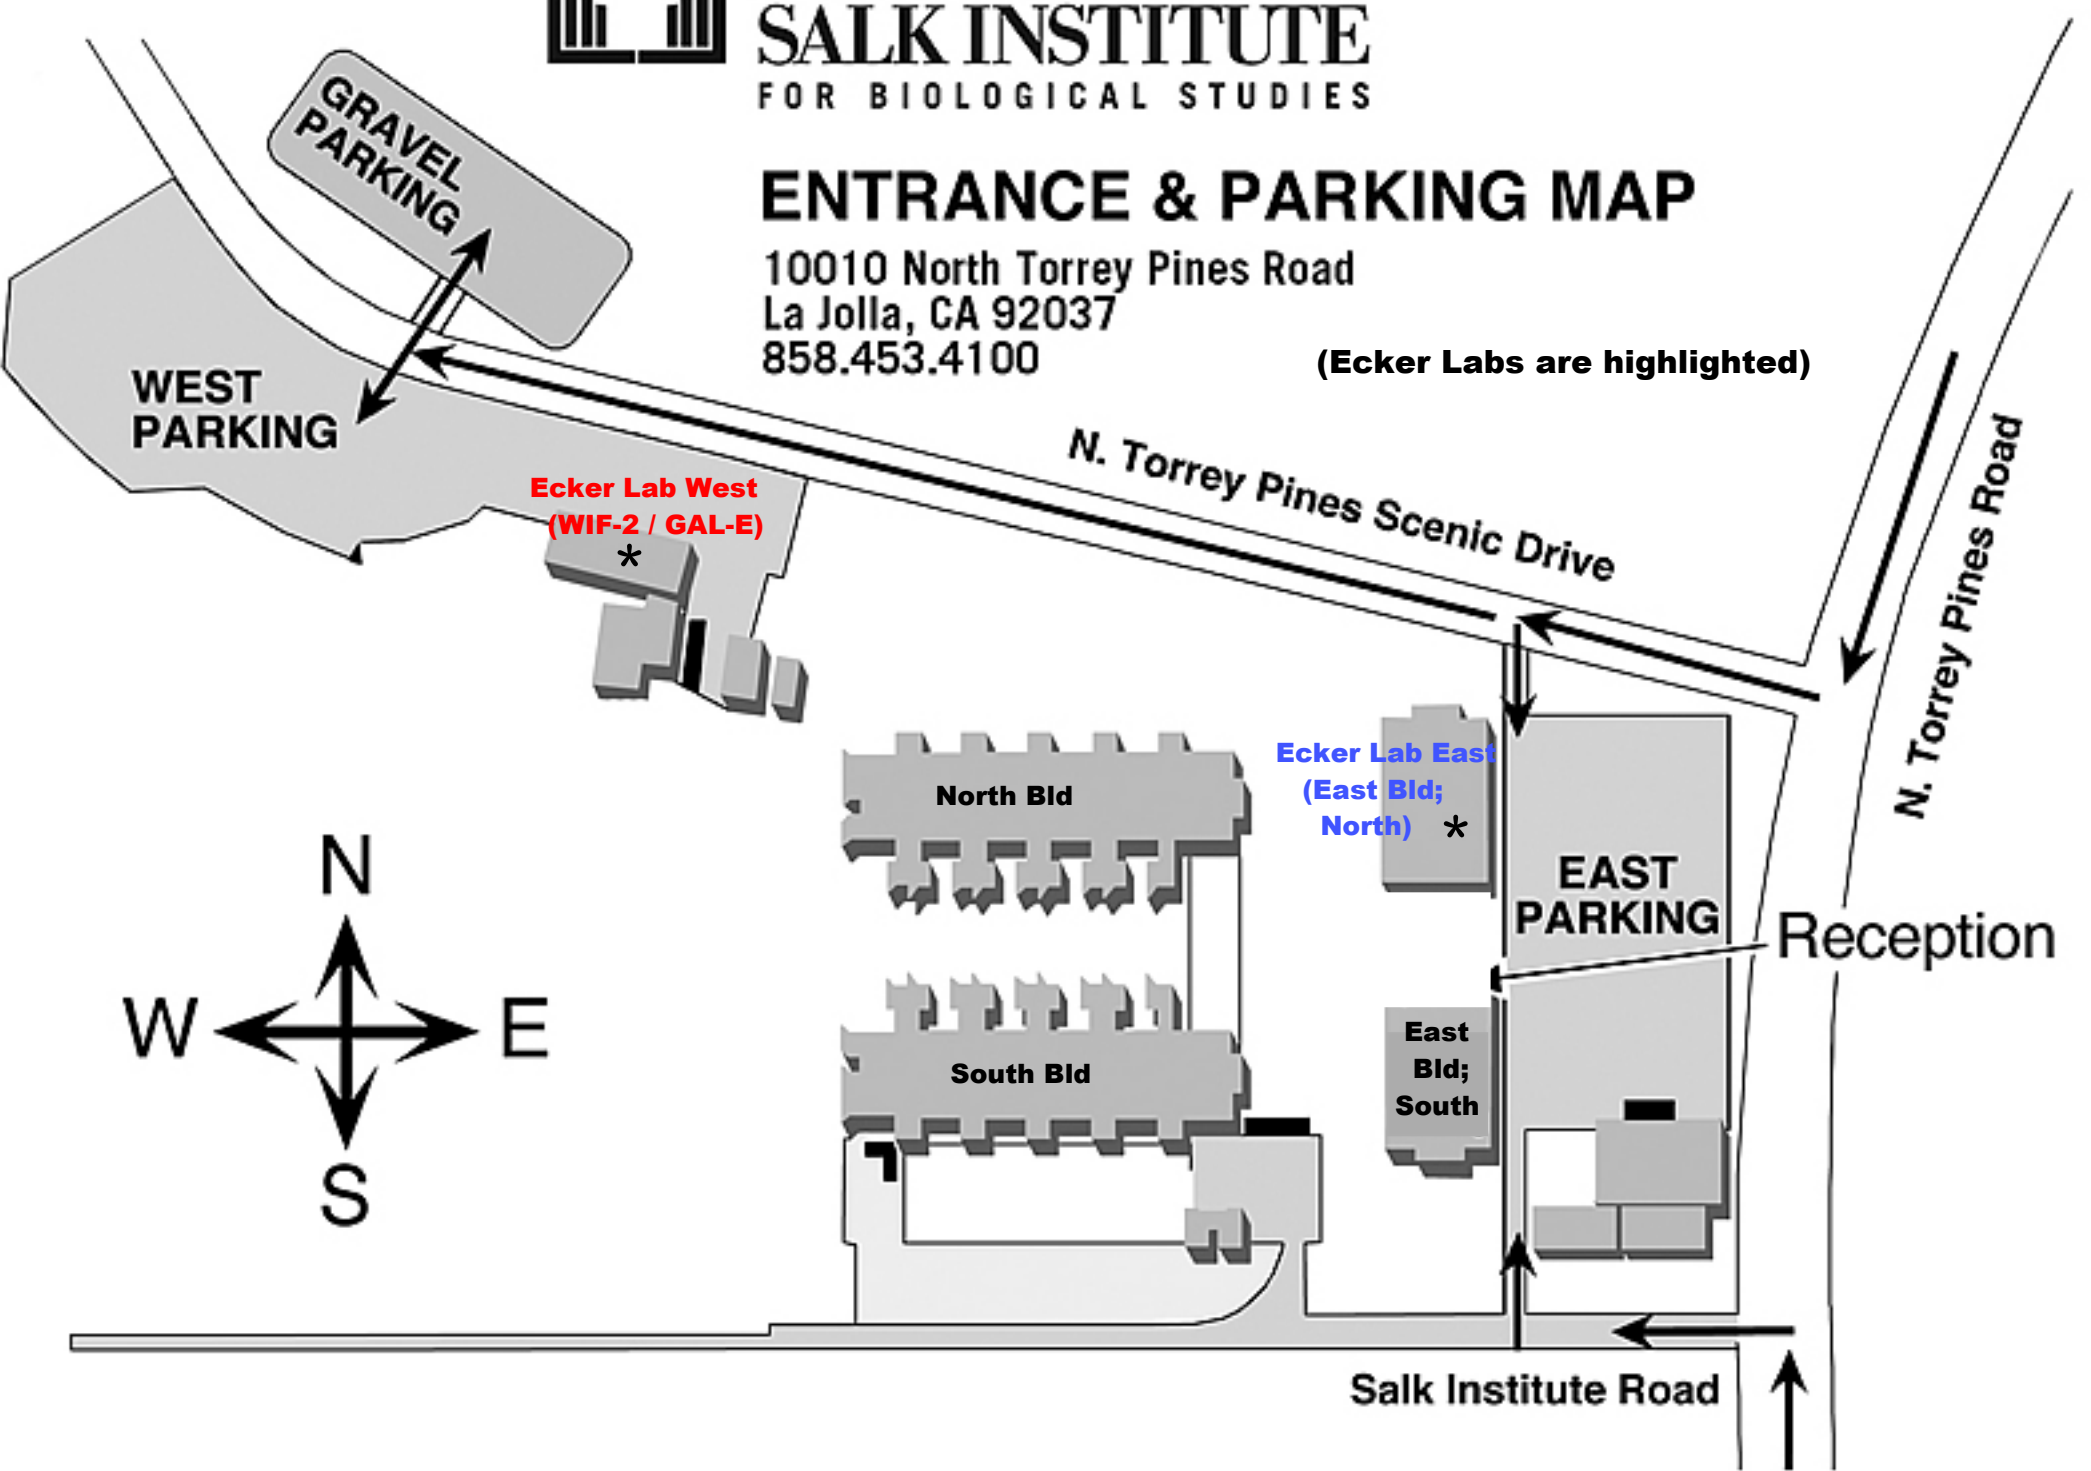

SALK INSTITUTE
FOR BIOLOGICAL STUDIES

ENTRANCE & PARKING MAP

10010 North Torrey Pines Road
La Jolla, CA 92037
858.453.4100

(Ecker Labs are highlighted)

Salk Institute Road

Reception